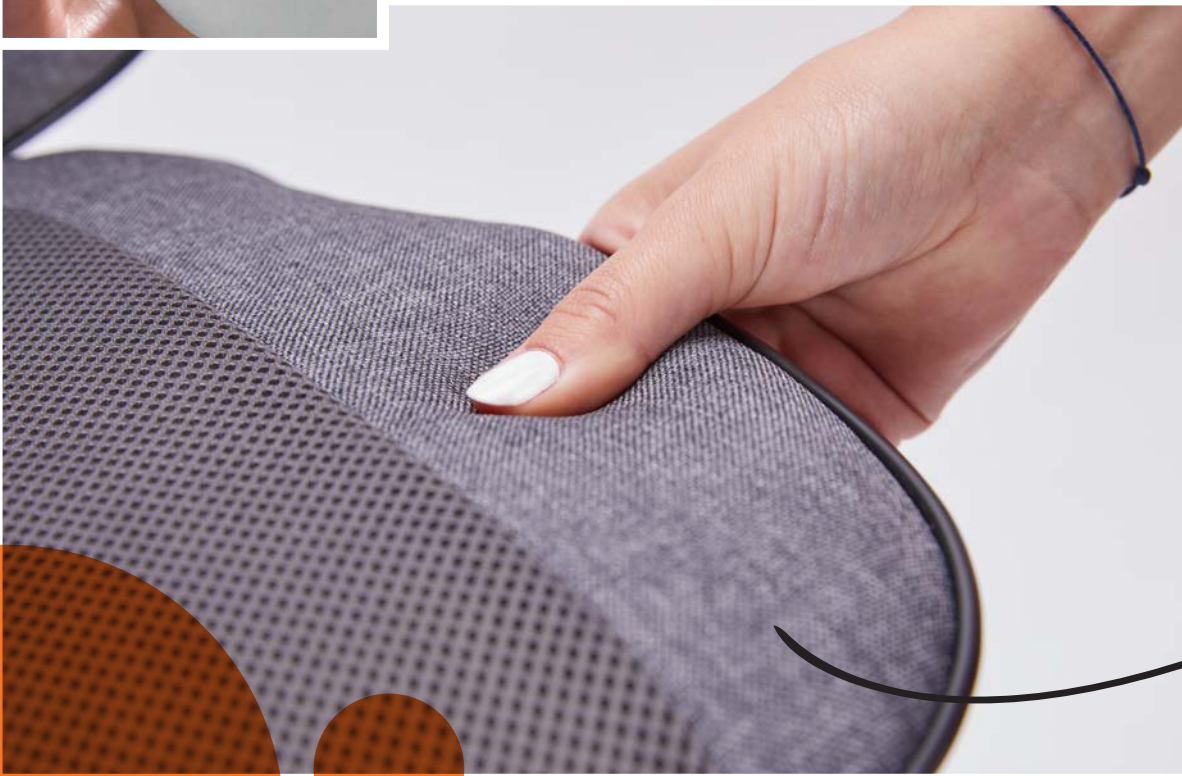

For optimum comfort, the seat is thick and soft. It will fit perfectly into your home, whether you wish to use it on your sofa, chair or office chair.

Thick, soft seat