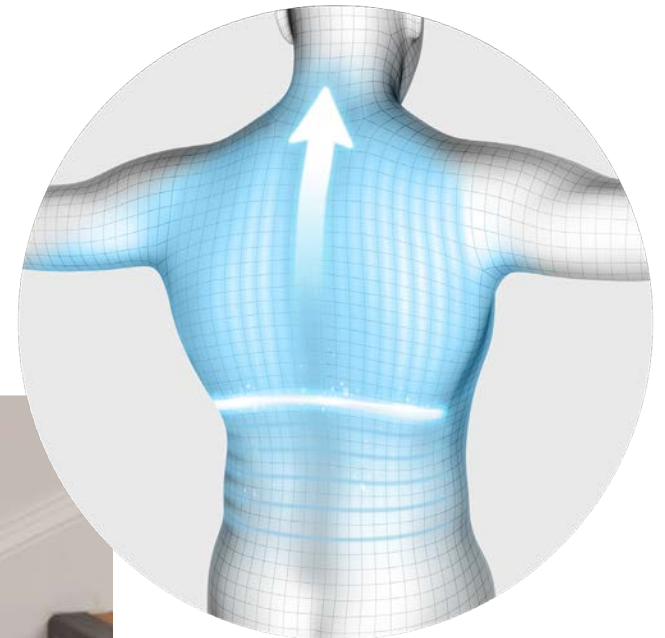

A tailor-made massage

The secret of Bodyscan Massager lies in its unique and innovative technology: a scan function integrated directly into the massage mechanism.

During each use, the massage seat takes the time to scan your back completely, from the bottom of the back to your neck, to determine strategic massage points. The mechanism will then adapt the massage according to the results obtained. The 4 silicone massage heads will deeply massage the smallest recesses of your back.

Since the massage is more targeted and personalised, it becomes more intense and effective.